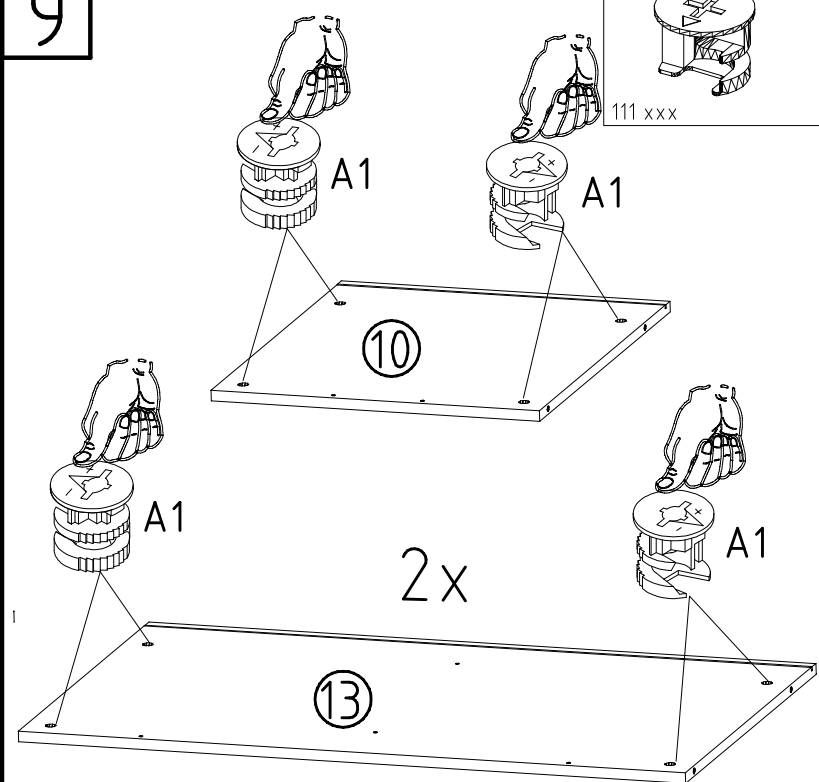

10

F3

Parts list for step 10:

- Screwdriver (indicated by a plus sign icon)
- Screw T1: 6,3 x 10,5 mm
- Screw G1: 3,5 x 15 mm
- Bracket S0: 111 300
- Pins F3

9

A1

980791

06.04.17 / 19.05.17